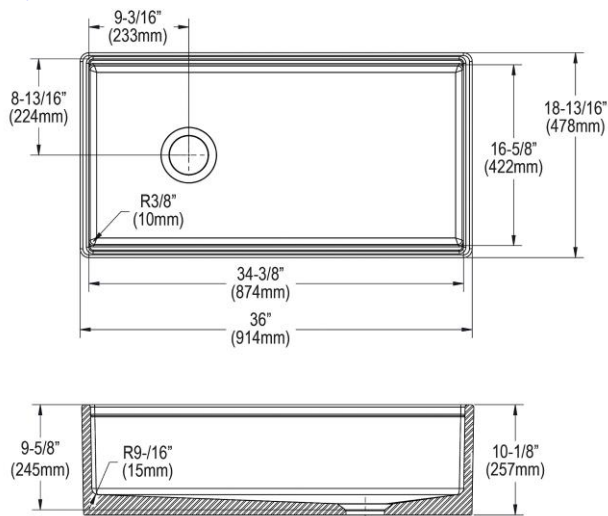

Included with Product: one LKCB1218HW cutting board, one LKOBG3315SS bottom grid, one LK99FC drain, and a LKCLKIT cleaning kit.

A Century of Tradition and Quality. For more than 100 years, Elkay has been making innovative products and providing exceptional customer care. We take pride in offering plumbing products that make life easier, inspire change and leave the world a better place.

Product Compliance: ASME A112.19.2/CSA B45.1
Accessory: ASME A112.18.2/CSA B125.2

Sinks are listed by IAPMO® as meeting the applicable requirements of the Uniform Plumbing Code®, International Plumbing Code®, and c National Plumbing Code of Canada.

[Clean and Care Manual (PDF)](#)
[Installation Instructions (PDF) - 100003608](#)
[Warranty (PDF)](#)