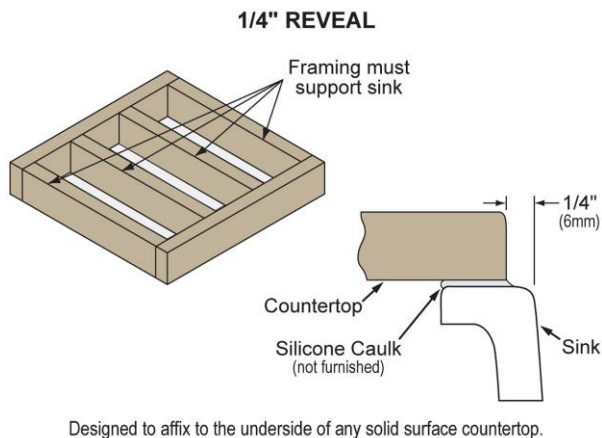

PRODUCT SPECIFICATIONS

Elkay Fireclay 36" x 18-13/16" x 9-5/8" Single Bowl Farmhouse Workstation Sink Kit White. Sink is molded from fine fireclay with a durable porcelain glaze providing a finish that is non-porous and resists staining. Naturally sound deadening and Center Right drain placement.

Installation Type:	Farmhouse, Sink Kits
Material:	Fireclay
Special Features:	Workstation
Finish:	White (WH)
Number of Bowls:	1
Sink Dimensions:	36" x 18-13/16" x 10-1/8"
Bowl 1 Dimensions:	34-3/8" x 16-1/4" x 9-5/8"
Drain Size:	3-1/2" (89mm)
Drain Location:	Center Right
Minimum Cabinet Size:	39"
Mounting Hardware:	No
Template Included:	No

Special Note: Reserve Selection products are sold exclusively, in-store and online, through authorized wholesalers. Sink is reversible offering the option of a traditional flat front or a decorative band feature.

Hole Drilling Configurations:

Installation Profile:

PART: _____ QTY: _____

PROJECT: _____

CONTACT: _____

DATE: _____

NOTES: _____

APPROVAL: _____